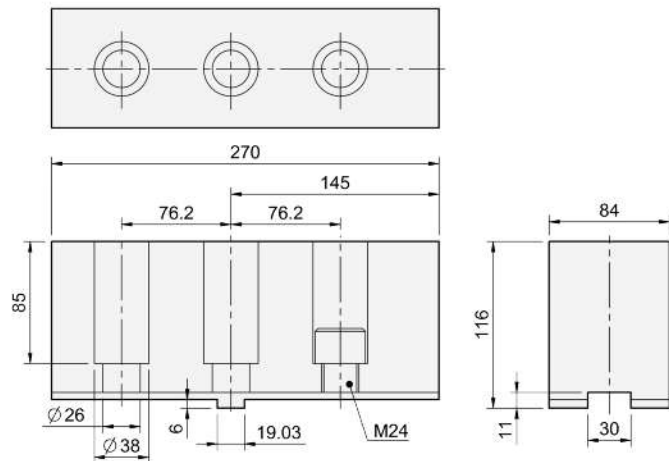

Product schematic

# HC40-1

Soft jaw for hydraulic power chuck

Weight  
17 kg / PC

Product schematic

# HJ40-1

Hard jaw for hydraulic power chuck

Weight  
11 kg / PC